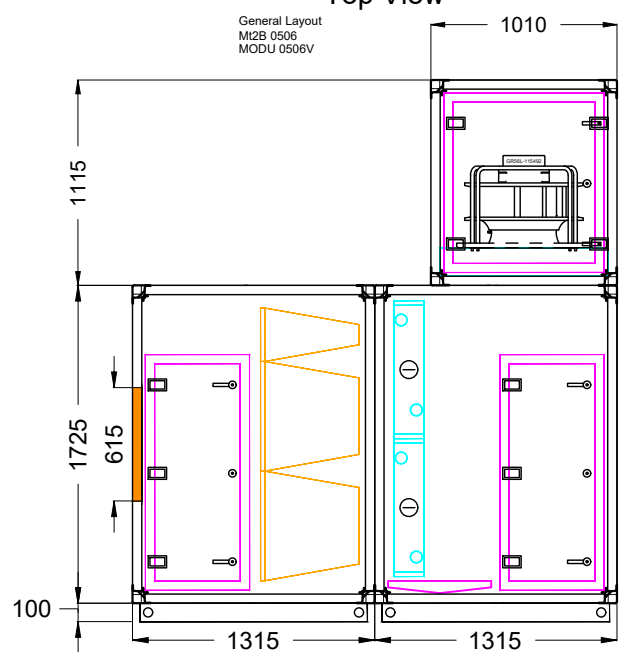

Right View

AIR DESIGN PTY. LTD. © A.C.N. 010 185 958
45 NESTOR DRIVE, MEADOWBROOK, QUEENSLAND, AUSTRALIA. 4131
TELEPHONE: (07) 32 999 888 FACSIMILE: (07) 32 999 800

UNLESS OTHERWISE SPECIFIED
DIMENSIONS ARE IN MILLIMETERS
BREAK AND DEBUR ALL SHARP EDGES

DO NOT SCALE DRAWING

Rev	By	Date	Description
00	Toh	21/11/2017	Initial Released

DRAWN: Toh	DATE: 21/11/2017
CHKED: --	DATE: --
APPRD: --	DATE: --

General Layout MODU 0506V	
REV: 00	SCALE: N.T.S.
SIZE: A3